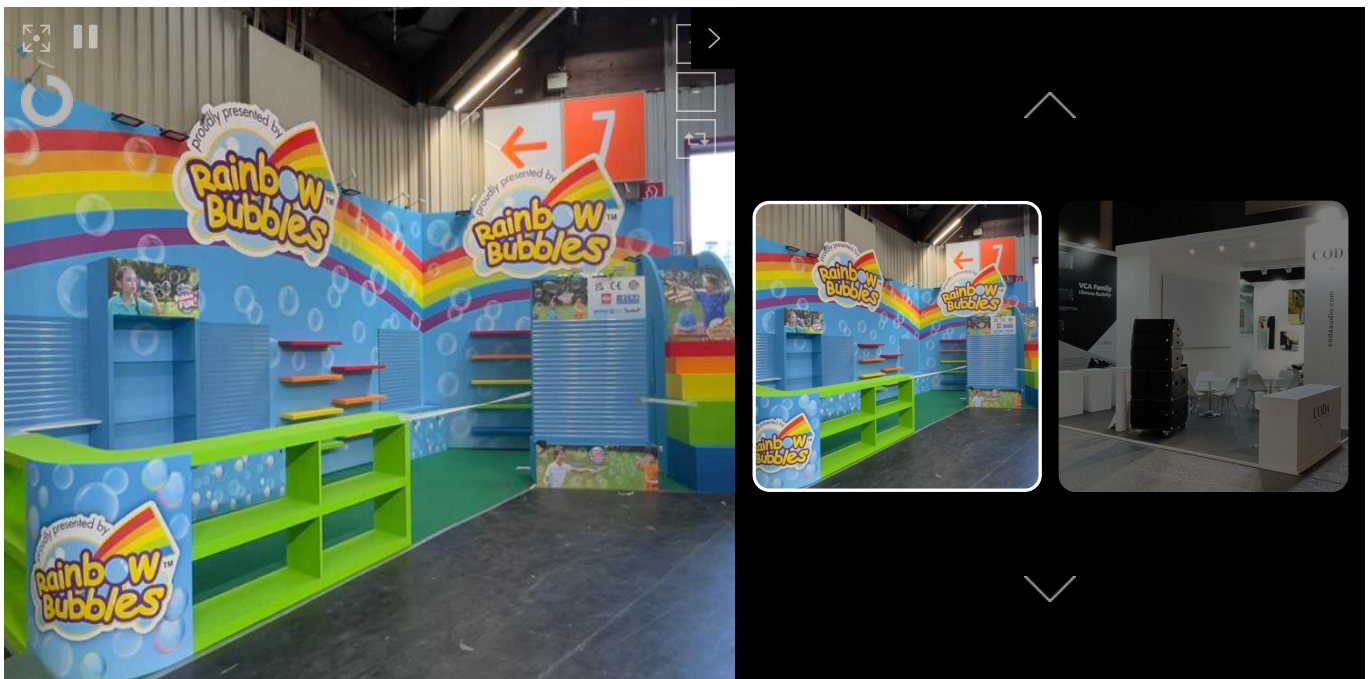

Interested In **Submit Your Design** Just Click !!

SUBMIT YOUR
DESIGN

REQUEST A CALL
BACK

REQUEST A
QUOTE

Discover Our All-Inclusive Stand Services!

Showcasing can be complicated, but Booth Vision makes the whole process easier. Being a top **exhibition stand builder & design company in Leipzig**, we provide all-inclusive services that address every facet of stand design and construction. We make sure our clients have a seamless and stress-free experience from concept conception to final implementation. In close collaboration with you, our team ascertains your objectives and creates exhibition stands that flawlessly complement your messaging & brand.

You will find us different from other companies claiming that they are the top **exhibition stand design & booth builder company in Leipzig**. But the reality is different and our production facility plays a major role here. This enables us to keep total control over the calibre of the building & material choices. We guarantee that your stand will be aesthetically pleasing and long-lasting. Booth Vision also takes care of everything related to the exhibition like transportation, on-site monitoring, installation, dismantling, etc. You can concentrate on your exhibition by leaving all logistical worries to Booth Vision because we will take care of everything.

Improve Your Brand Identity with Stunning Custom Exhibition Stands!

Every exhibition stand should be as distinctive as the brand it represents, according to our expert