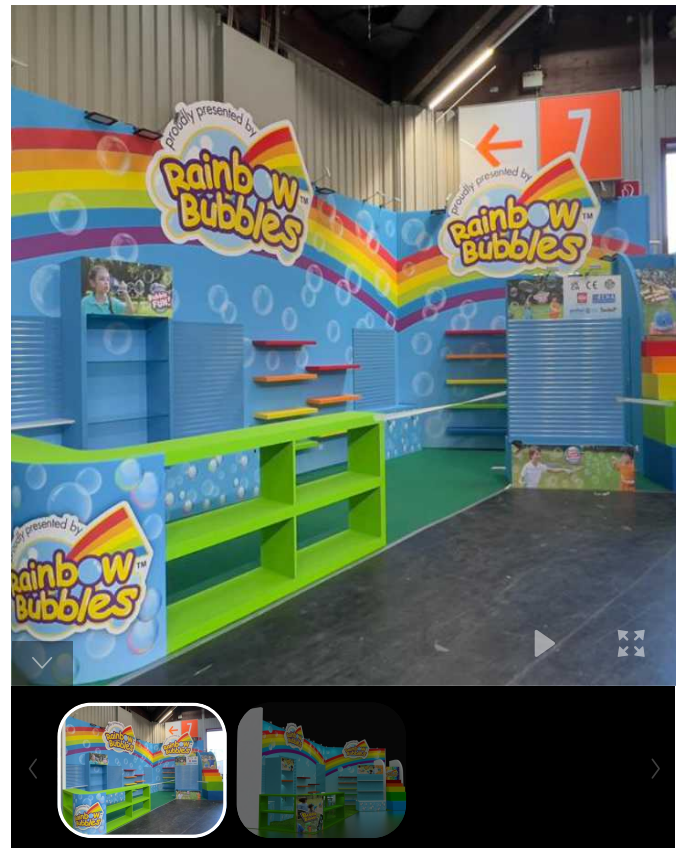

Exhibition Stand Design & Booth Builder Company in Leipzig

Booth Vision is a top-tier exhibition stand design & booth builder company in Leipzig for high-quality and affordable exhibition stands.

3D CONCEPT

Why Booth Vision Is The Best Exhibition Stand Booth Builder In Leipzig

The success of your exhibition stand design project depends on the **exhibition stand design & booth builder company in Leipzig** you choose if you intend to present at an exhibition in this region. Booth Vision is a leading **exhibition stand design company in Leipzig** for unique stand designs and faultless manufacturing services. Our team designs eye-catching displays that assist companies in reaching their trade fair objectives while also drawing attention. Having more than 12 years of experience in the stand-building industry, we guarantee that your presence at the show will be remembered. Our **exhibition stand builder in Leipzig** creates unique exhibition stands. Whether you are searching for a modular design or a custom-built stand, Booth Vision can satisfy your demands with expertise, creativity, and accuracy.